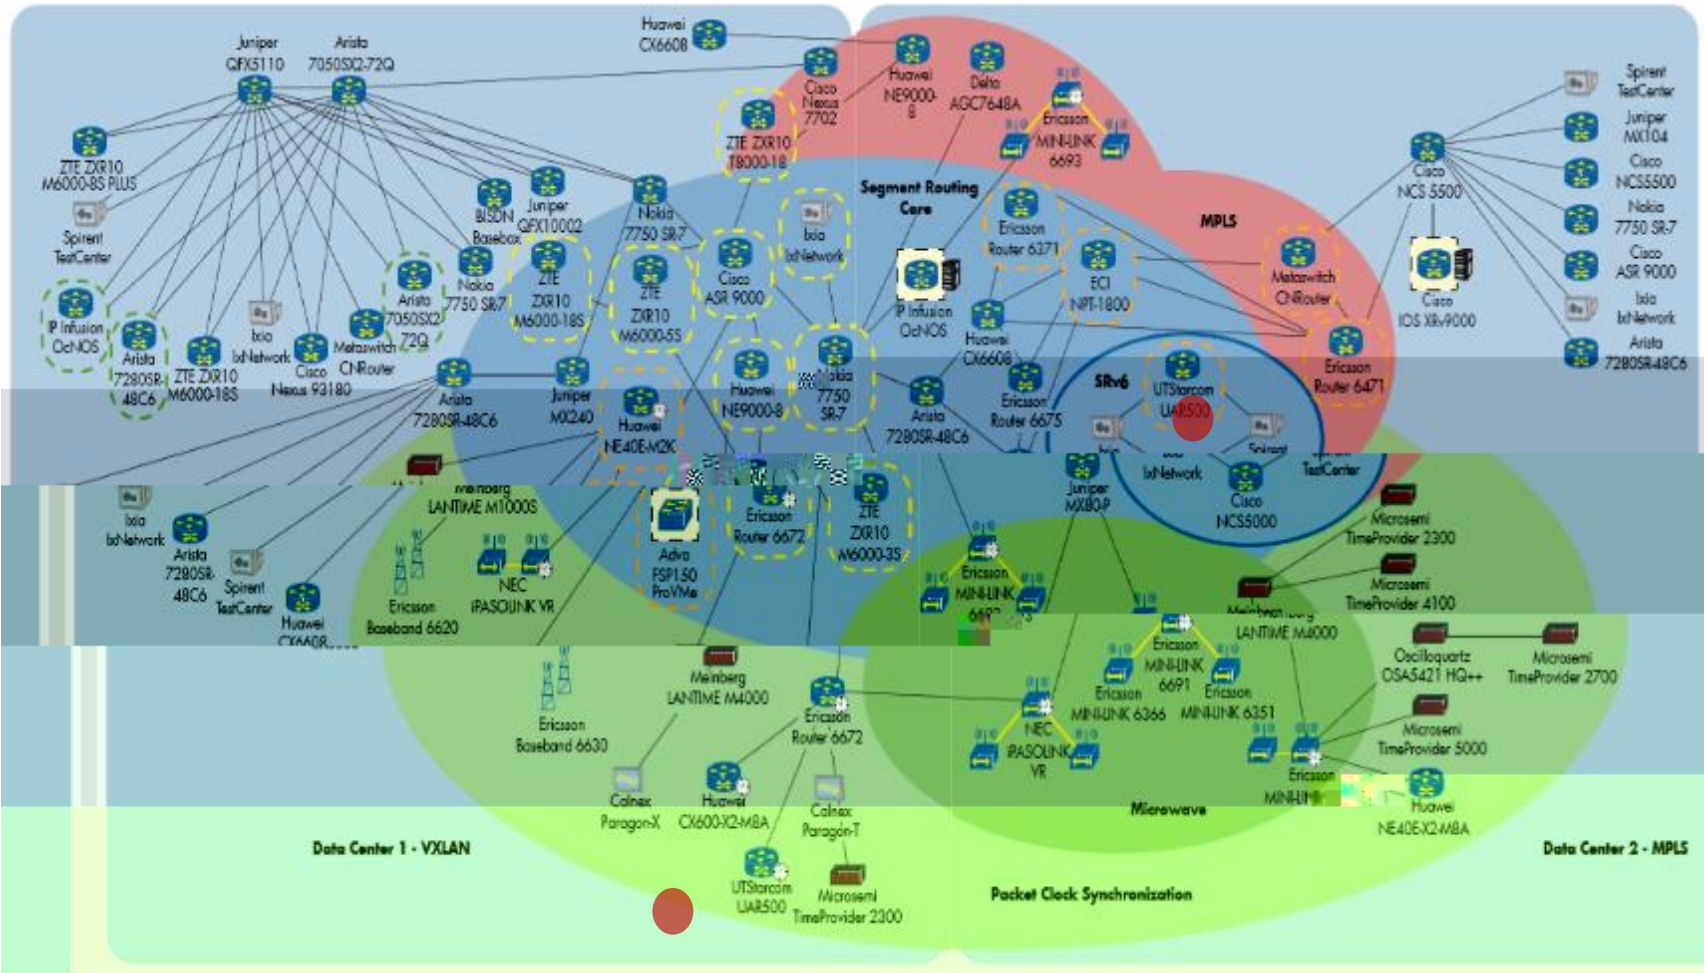

[Empty text box]

[Empty text box]

1

Traffic Engineering

Unified Forwarding Plane

On-Demand Next Hop

Failure Protection

Network Programming

  
Qumran-MX  
800G

  
Qumran-AX

# EANTC

## Participating Vendors 2017

✓  
**March 5-16:**  
 Hot Staging  
 EANTC, Berlin

**April 9:**  
 Setup, Paris.  
**April 10-13:**  
 Public Showcase, Paris

V /

/