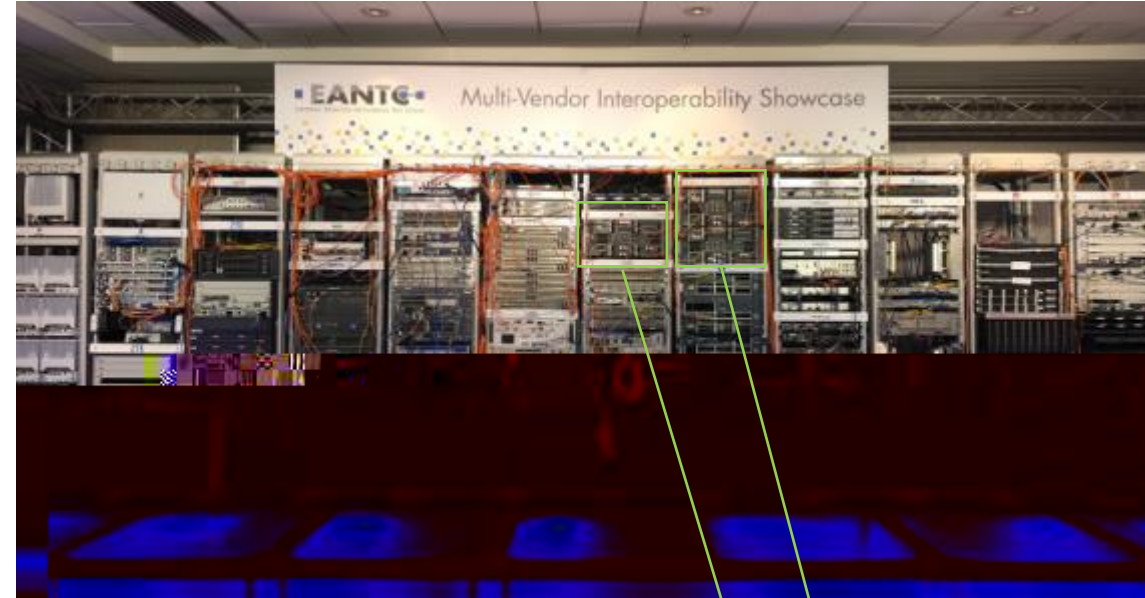

## Participating Vendors 2017

✓  
**March 5-16:**  
 Hot Staging  
 EANTC, Berlin

**April 9:**  
 Setup, Paris.  
**April 10-13:**  
 Public Showcase, Paris

V /

/