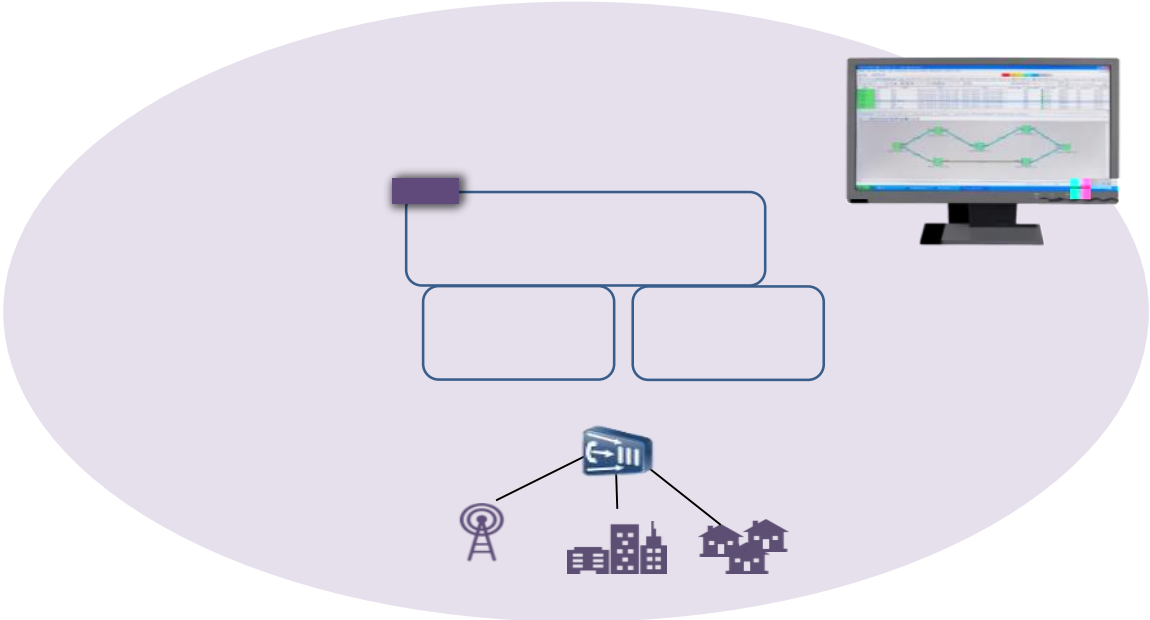

[Empty text box]

[Empty text box]

1

Traffic Engineering

Unified Forwarding Plane

On-Demand Next Hop

Failure Protection

Network Programming

## Participating Vendors 2017

✓  
**March 5-16:**  
 Hot Staging  
 EANTC, Berlin

**April 9:**  
 Setup, Paris.  
**April 10-13:**  
 Public Showcase, Paris

V /

/